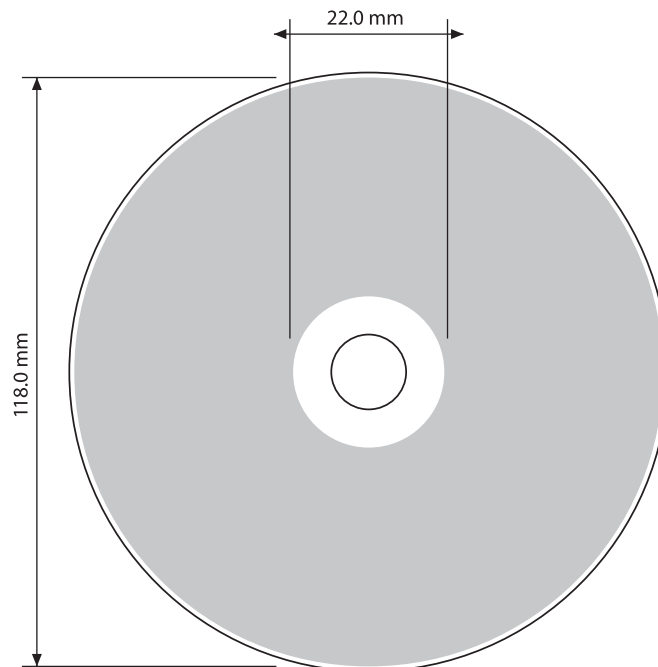

**\* Artwork specification for modifications and adjustments**

If sending a Photoshop file or any full coverage JPG or TIF these must be saved as CMYK, minimum resolution of 300dpi, and should have at least 3mm bleed all round to allow for positioning adjustment.

Please ensure all artwork is saved as CMYK. Unless Pantone colours are specified.

All fonts used must be supplied, if not possible please save all text as outlines.

Minimum Line width = 0.2mm, Minimum text size = 6pt.