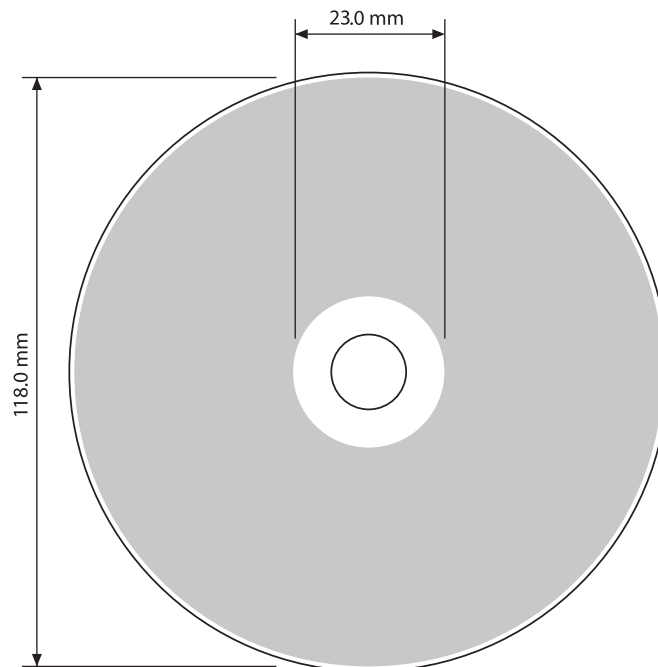

*** Artwork specification for modifications and adjustments**

If sending a Photoshop file or any full coverage JPG or TIF these must be saved as CMYK, minimum resolution of 300dpi, and should have at least 3mm bleed all round to allow for positioning adjustment.

Please ensure all artwork is saved as CMYK. Unless Pantone colours are specified.

All fonts used must be supplied, if not possible please save all text as outlines.

Minimum Line width = 0.2mm, Minimum text size = 6pt.