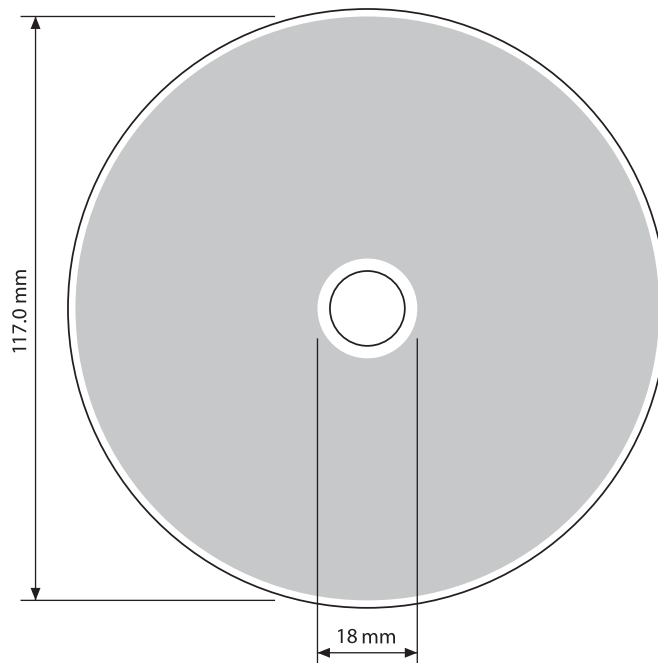

**\* Artwork specification for modifications and adjustments**

If sending a Photoshop file or any full coverage JPG or TIF these must be saved as CMYK, minimum resolution of 300dpi, and should have at least 3mm bleed all round to allow for positioning adjustment.

Please ensure all artwork is saved as CMYK. Unless Pantone colours are specified.

All fonts used must be supplied, if not possible please save all text as outlines.

Minimum Line width = 0.2mm, Minimum text size = 6pt.