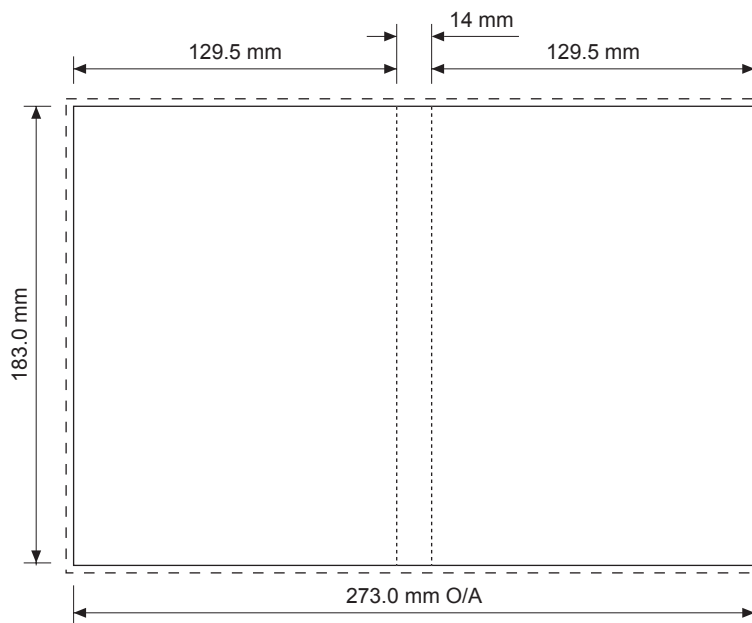

**\* Artwork specification for modifications and adjustments**

If sending a Photoshop file or any full coverage JPG or TIF these must be saved as CMYK, minimum resolution of 300dpi, and should have at least 3mm bleed all round to allow for positioning adjustment.

Please ensure all artwork is saved as CMYK. Unless Pantone colours are specified.

All fonts used must be supplied, if not possible please save all text as outlines.

Minimum Line width = 0.2mm, Minimum text size = 6pt.

Black lines shown above are for reference only, do not show on finished artwork.