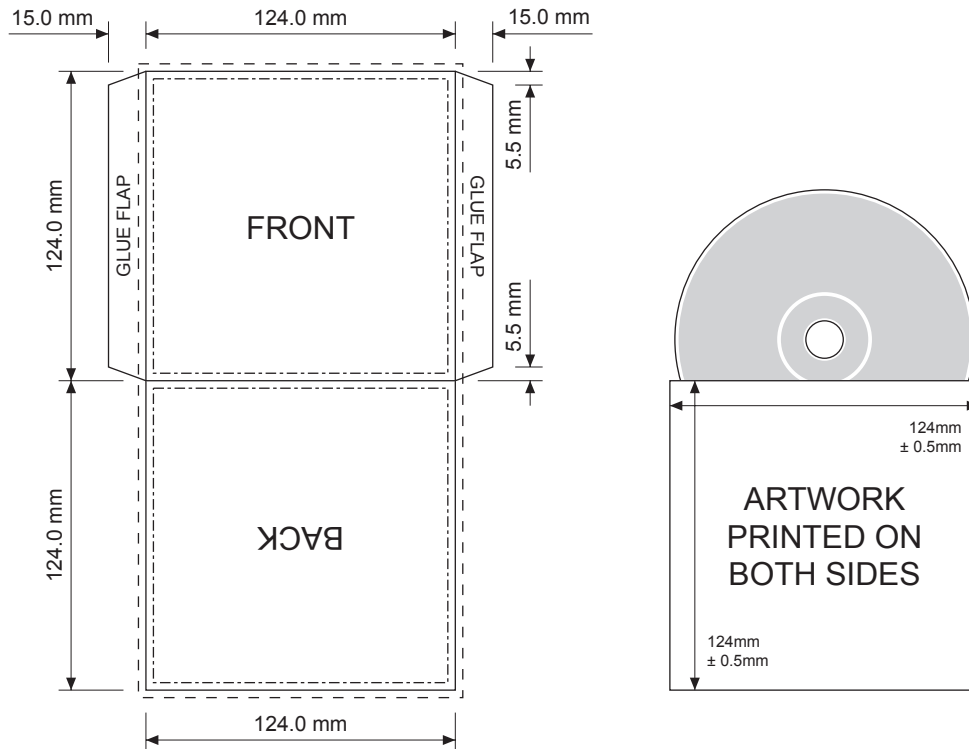

* Artwork specification for modifications and adjustments

If sending a Photoshop file or any full coverage JPG or TIF these must be saved as CMYK, minimum resolution of 300dpi, and should have at least 3mm bleed all round to allow for positioning adjustment.

High quality CD Wallets are printed using 250gsm board.

The total area of the wallet is 154.0mm x 248.0mm, but the artwork area is only 124.0mm x 248.0mm, due to the 15mm wide glue flaps either side of the front panel.

Text should be no closer than 3mm from any edge (i.e. Front text area 118.0mm x 118.0mm, Back text area 118.0mm x 118.0mm). Please ensure 3mm bleed on all faces.

Please ensure all artwork is saved as CMYK. Unless Pantone colours are specified.

All fonts used must be supplied, if not possible please save all text as outlines.

Minimum Line width = 0.2mm, Minimum text size = 6pt.

Black lines shown above are for reference only, do not show on finished artwork.