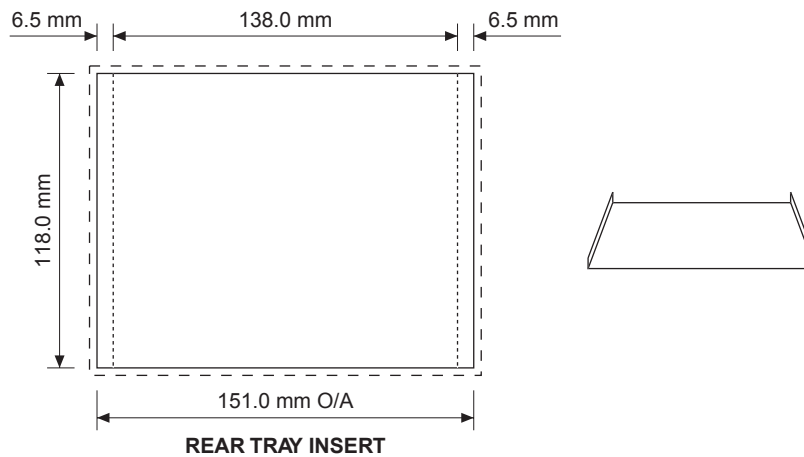

* Artwork specification for modifications and adjustments

If sending a Photoshop file or any full coverage JPG or TIF these must be saved as CMYK, minimum resolution of 300dpi, and should have at least 3mm bleed all round to allow for positioning adjustment.

Please ensure all artwork is saved as CMYK. Unless Pantone colours are specified.

All fonts used must be supplied, if not possible please save all text as outlines.

Minimum Line width = 0.2mm, Minimum text size = 6pt.