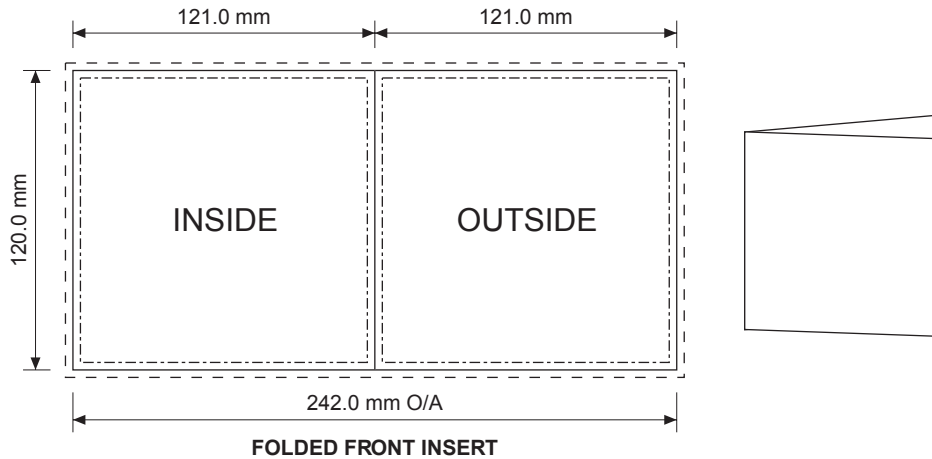

* Artwork specification for modifications and adjustments

If sending a Photoshop file or any full coverage JPG or TIF these must be saved as CMYK, minimum resolution of 300dpi, and should have at least 3mm bleed all round to allow for positioning adjustment.

Please ensure all artwork is saved as CMYK. Unless Pantone colours are specified.

All fonts used must be supplied, if not possible please save all text as outlines.

Minimum Line width = 0.2mm, Minimum text size = 6pt.