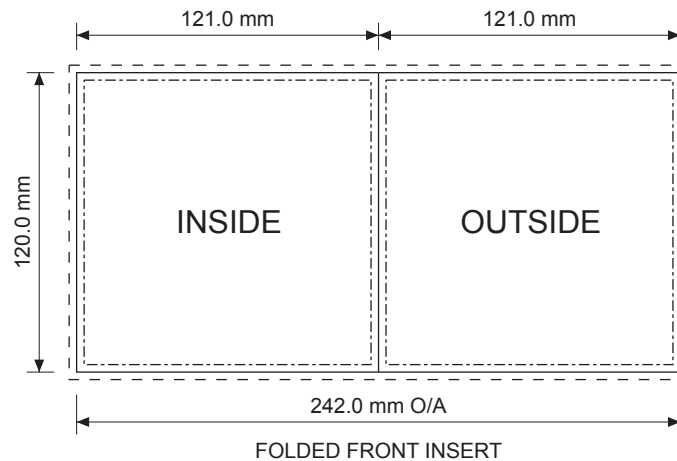

*** Artwork specification for modifications and adjustments**

If sending a Photoshop file or any full coverage JPG or TIF these must be saved as CMYK, minimum resolution of 300dpi, and should have at least 3mm bleed all round to allow for positioning adjustment.

Please ensure all artwork is saved as CMYK. Unless Pantone colours are specified.

All fonts used must be supplied, if not possible please save all text as outlines.

Minimum Line width = 0.2mm, Minimum text size = 6pt.