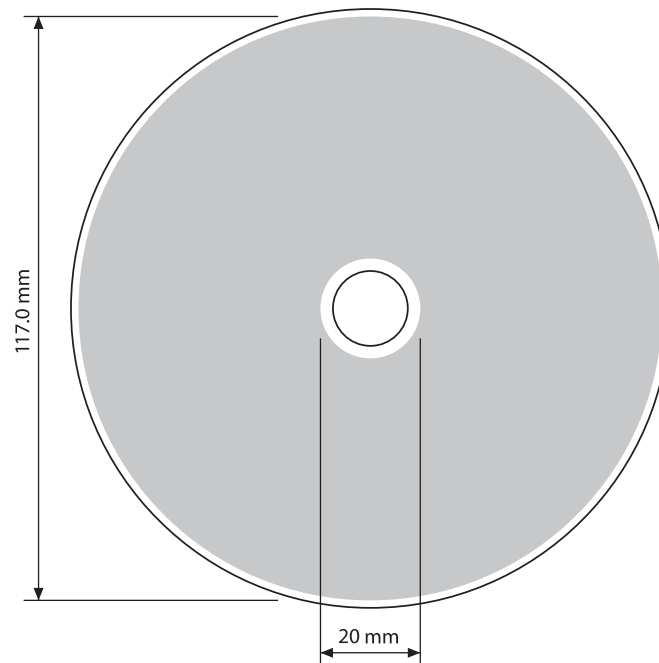

*** Artwork specification for modifications and adjustments**

If sending a Photoshop file or any full coverage JPG or TIF these must be saved as CMYK, minimum resolution of 300dpi, and should have at least 3mm bleed all round to allow for positioning adjustment.

Please ensure all artwork is saved as CMYK. Unless Pantone colours are specified.

All fonts used must be supplied, if not possible please save all text as outlines.

Minimum Line width = 0.2mm, Minimum text size = 6pt.

Black lines shown above are for reference only, do not show on finished artwork.